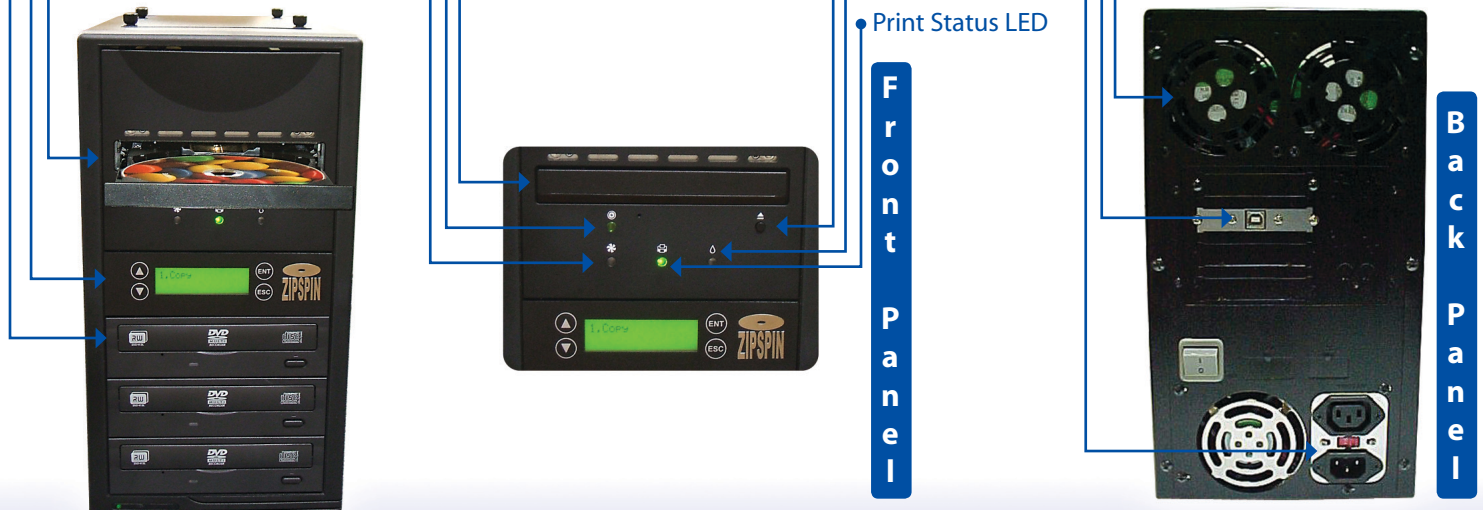

The "Print Tower" is currently available in a 3 drive configuration that consists of (3) DVD Writers, (1) 160GB HDD and (1) 1200 dpi ink jet printer. We also offer the same configuration with Blu-ray drives and a 500GB HDD. Larger Drive Configurations will be released in the future.

- Create a master
- Make copies
- Print labels
- All in the same unit!!

- 18X DVD/CD Duplication Drives
- Duplicator Controller
- Ink Jet Printer & Burner

- Activity LED
- Drive Status LED
- Ink Jet Printer & Burner

- Printer Drive Eject Button
- Ink Status LED
- Print Status LED

- AC Power Connection
- USB Connection
- Industrial Cooling Fans